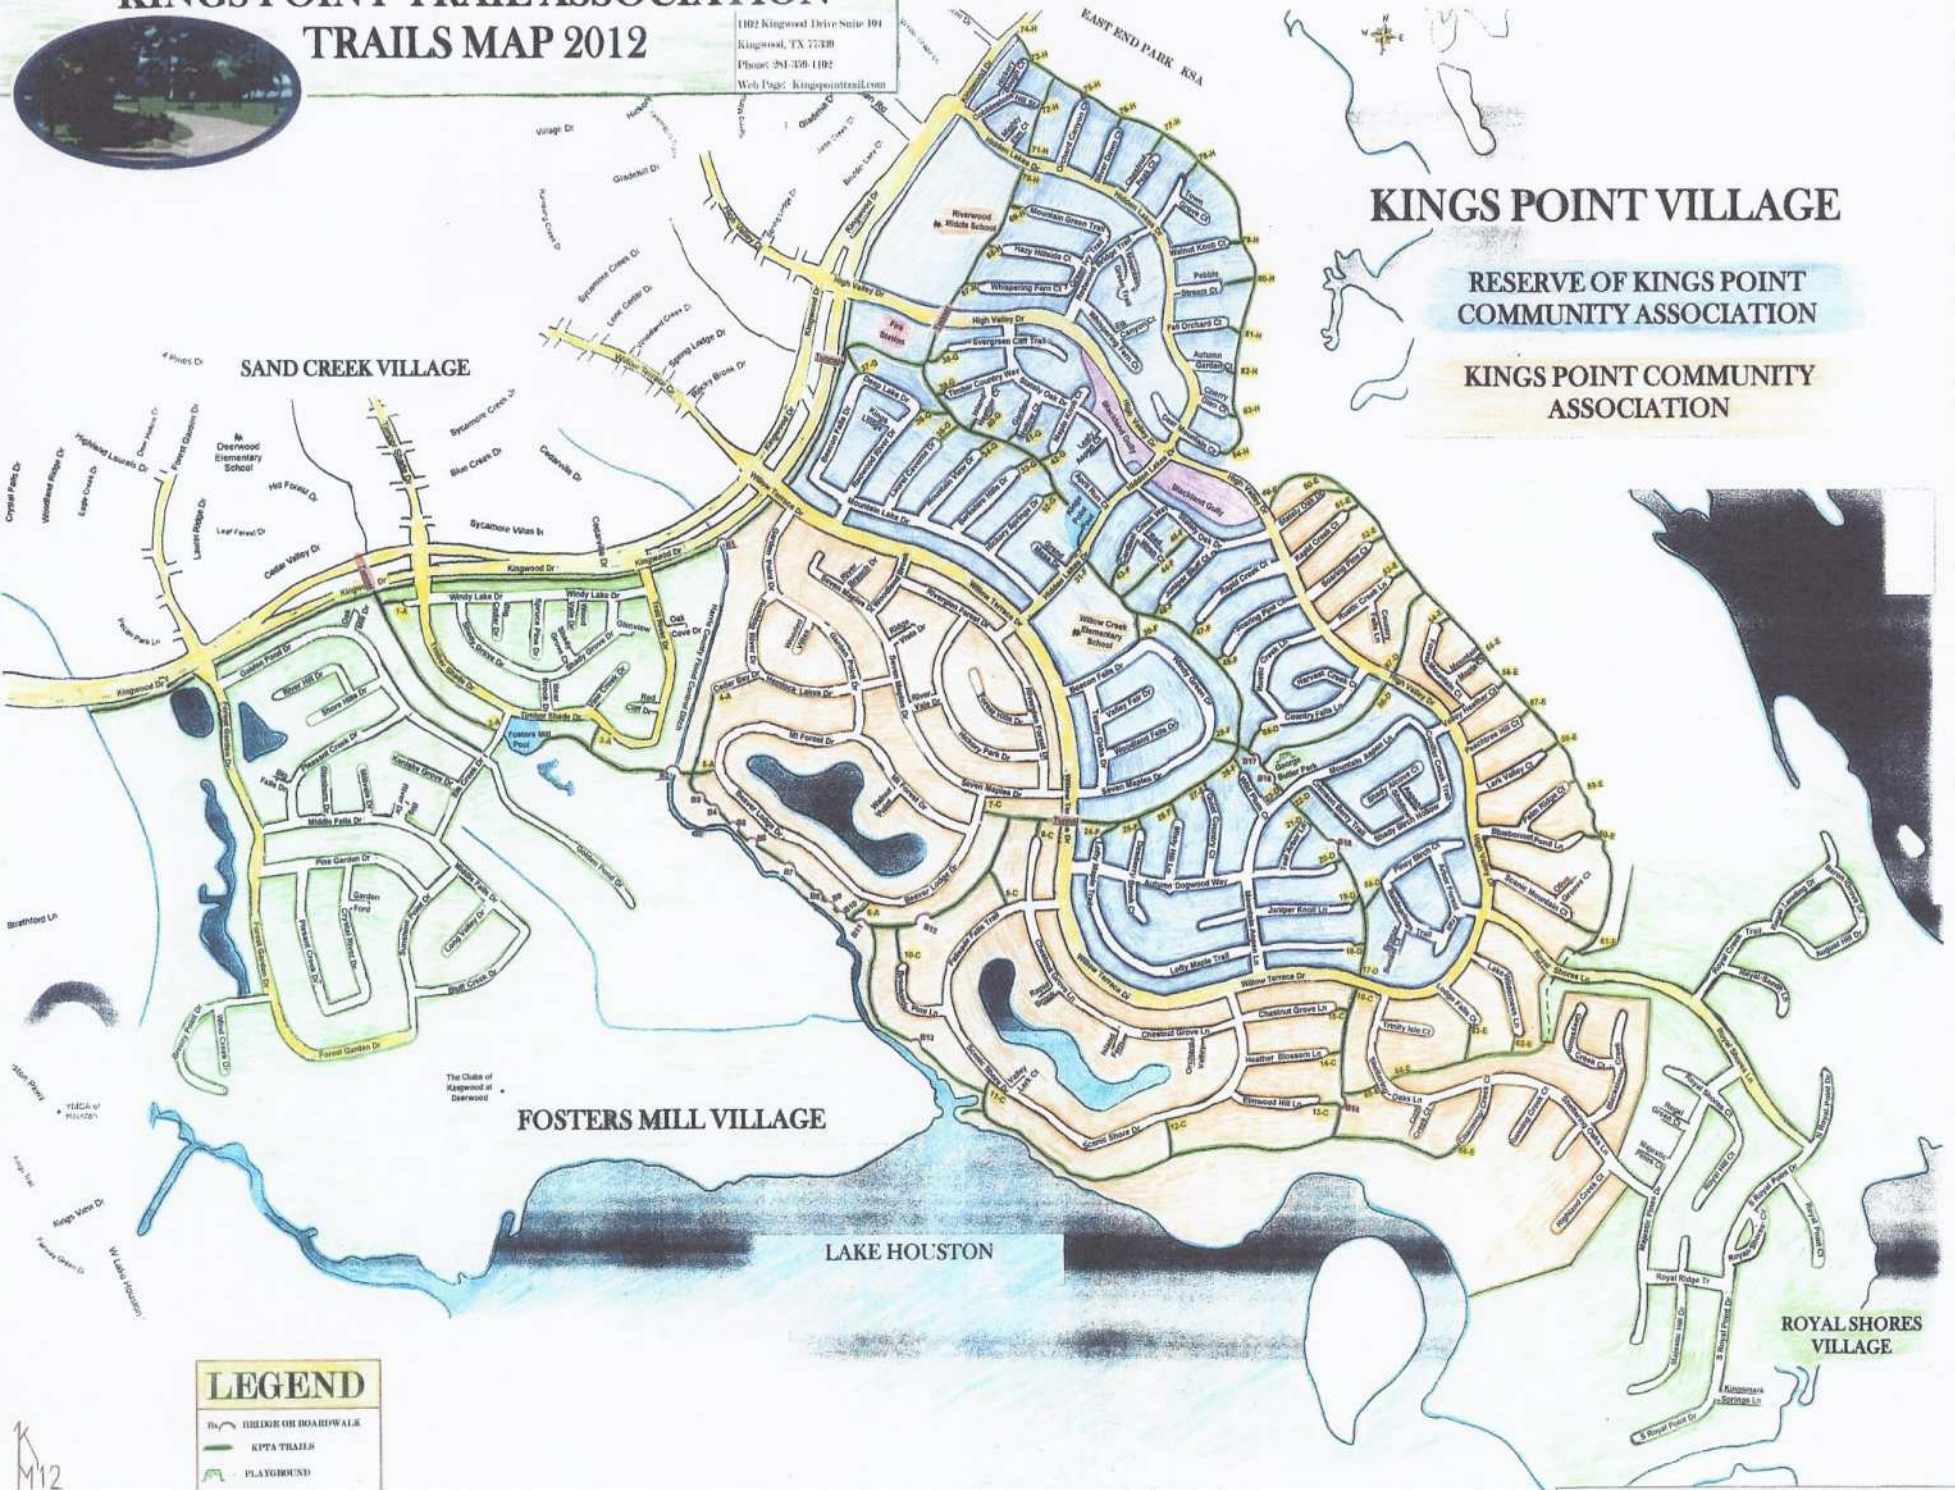

KINGS POINT COMMUNITY
ASSOCIATION

SAND CREEK VILLAGE

FOSTERS MILL VILLAGE

LAKE HOUSTON

ROYAL SHORES VILLAGE

LEGEND

- TRAIL OR BOARDWALK
- KITA TRAIL
- PLAYGROUND

K
M12